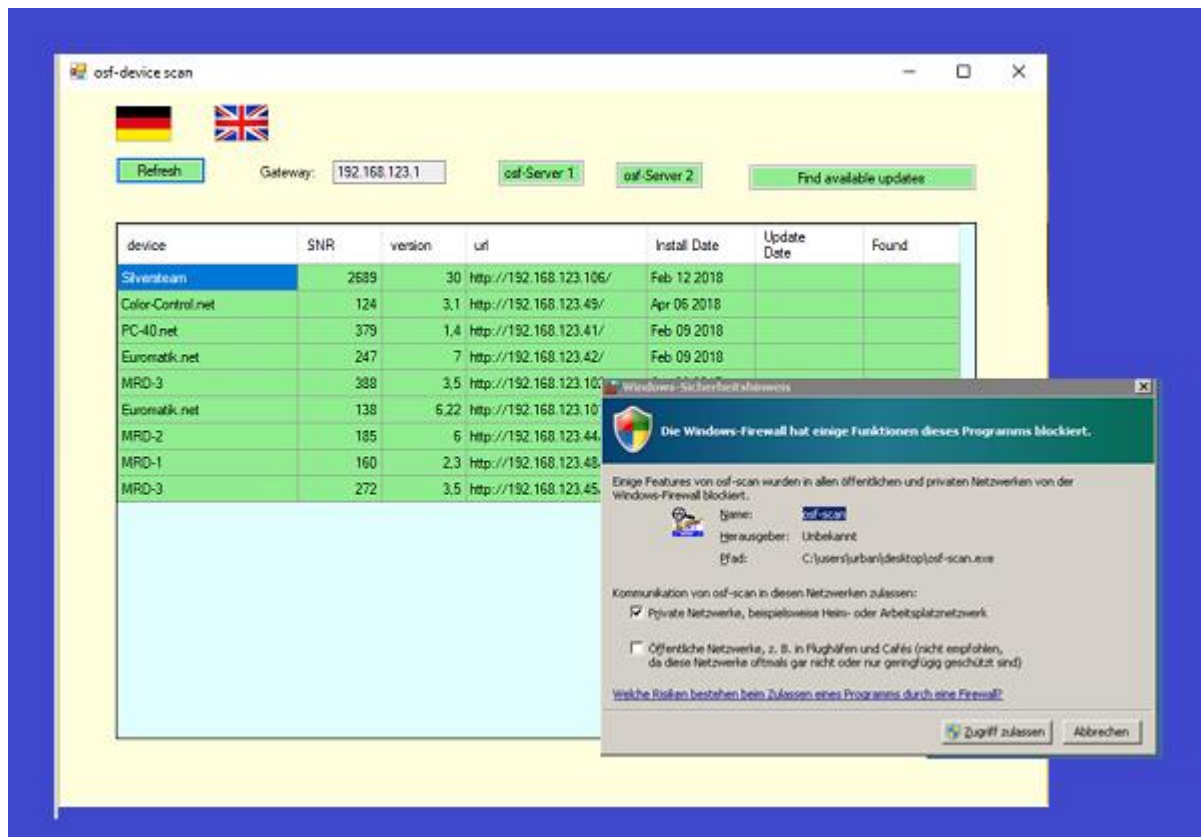

osf-scan

view osf-devices

"osf-scan.exe" lists all osf devices in the network, who have a program starting 2017.

ZIP-File: <http://osf.de/download/download.php?dll=Netzwerk/osf-scan.zip>

1. Download
2. Extract the program from the ZIP file and save it on the computer.
3. Start Program.

For some versions of Windows, the Windows Firewall logs in after the devices have been searched for.

4. Allow access to private networks.
5. Click Search again.

Android-Version for Mobile devices:

<http://osf.de/download/download.php?dll=Netzwerk/osf-devices.apk>